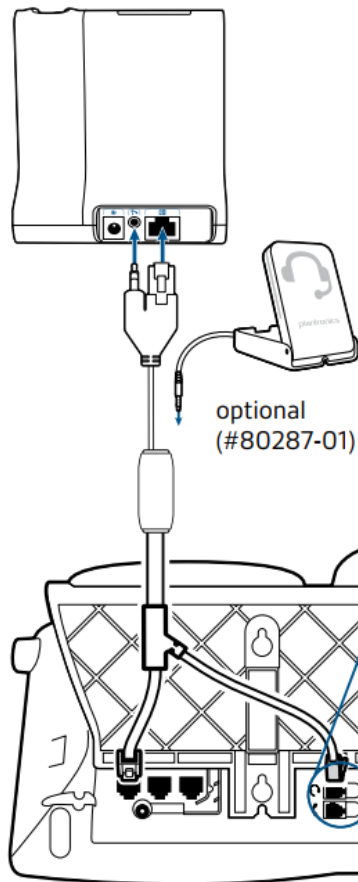

APC-43 EHS Setup

SETUP

optional
(#80287-01)

CONFIGURATION

CS500/CS500 XD, Voyager Legend CS

MDA200

Tried everything and still not working?

Call Our Friendly Experts