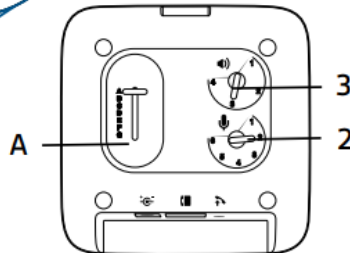

APC-43 EHS Setup

SETUP

optional
(#80287-01)

CONFIGURATION

CS500/CS500 XD, Voyager Legend CS

MDA200

Tried everything and still not working?

Call Our Friendly Experts