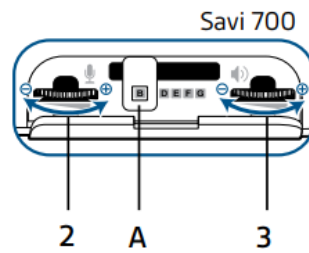

APC-43 EHS Setup

SETUP

optional
(#80287-01)

CONFIGURATION

CS500/CS500 XD, Voyager Legend CS

MDA200

Tried everything and still not working?

Call Our Friendly Experts