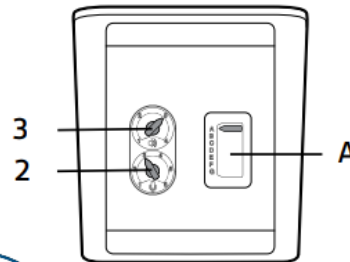

APC-43 EHS Setup

SETUP

optional
(#80287-01)

CONFIGURATION

CS500/CS500 XD, Voyager Legend CS

MDA200

Tried everything and still not working?

Call Our Friendly Experts